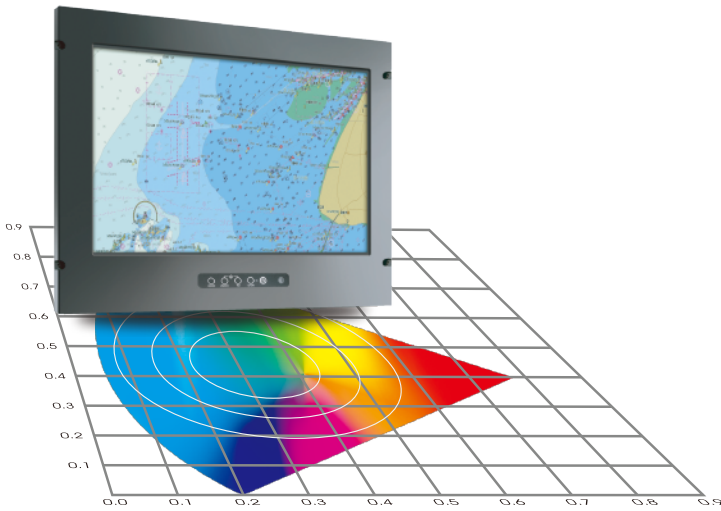

Marine Panel PC (OSD front), 24.1", 1920 x 1200, support, Intel® Core i3 / i5 / i7 and Intel® Atom Baytrial

## Features

- Housing with powder coating, IP65 front, IP54 rear
- Color calibration to meet the ECDIS display standard (IEC 61174) is available by request. Support mode Date / Dusk / Night.
- 9~36VDC wide voltage input (Isolated DC-DC voltage regulator built-in) or Option of AC Version (90-260V , 50/60 Hz, auto-sensing )
- Conformal Coating
- Anti-Shock and Vibration enhanced
- Option with stand / VR knob / ECDIS Function