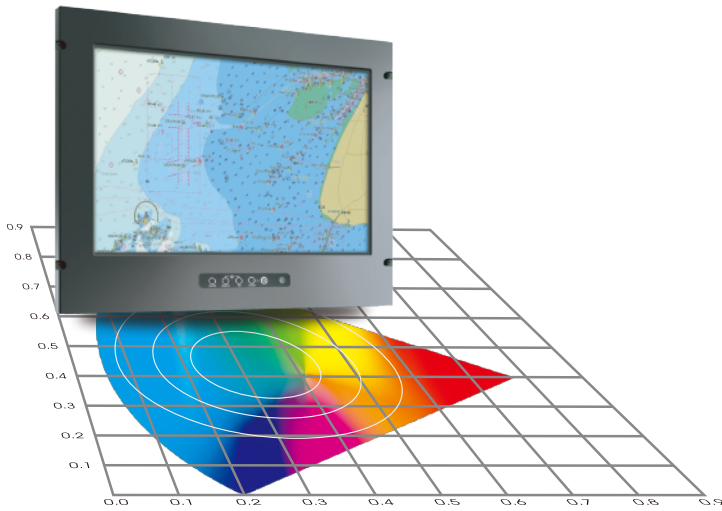

Marine Panel PC (OSD front), 24", 1920 x 1080, support, Intel® Core i3 / i5 / i7 and Intel® Atom Baytrial

## Features

- Housing with powder coating, IP65 front, IP54 rear
- Color calibration to meet the ECDIS display standard (IEC 61174) is available by request. Support mode Date / Dusk / Night.
- 9~36VDC wide voltage input (Isolated DC-DC voltage regulator built-in) or Option of AC Version (90-260V , 50/60 Hz, auto-sensing )
- Conformal Coating
- Anti-Shock and Vibration enhanced
- Option with stand / VR knob / ECDIS Function