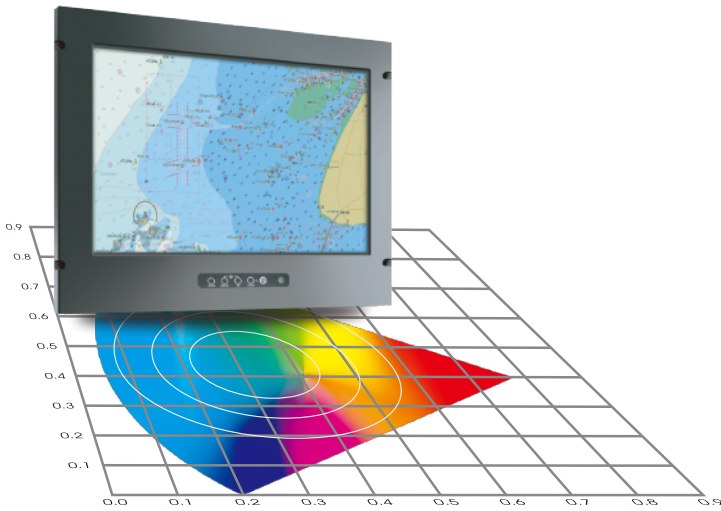

Marine Panel PC (OSD front), 21.3", 2048 x 1536, support, Intel® Core i3 / i5 / i7 and Intel® Atom Baytrial

## Features

- Housing with powder coating, IP65 front, IP54 rear
- Color calibration to meet the ECDIS display standard (IEC 61174) is available by request. Support mode Date / Dusk / Night.
- 9~36VDC wide voltage input (Isolated DC-DC voltage regulator built-in) or Option of AC Version (90-260V , 50/60 Hz, auto-sensing )
- Conformal Coating
- Anti-Shock and Vibration enhanced
- Option with stand / VR knob / ECDIS Function