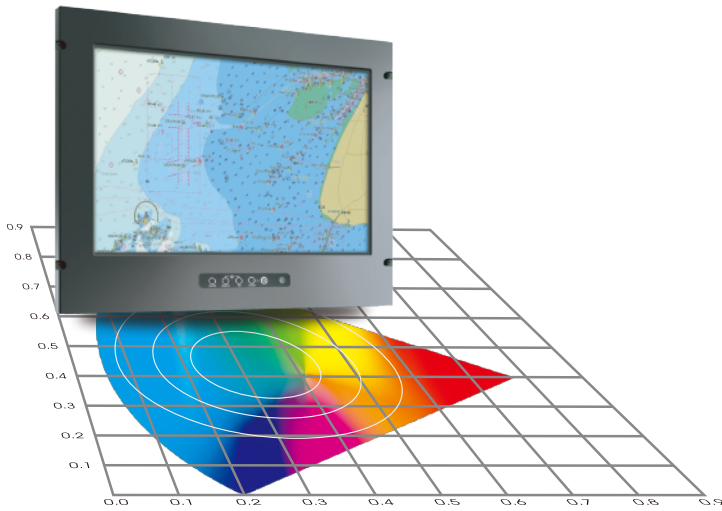

Marine Panel PC (OSD front), 19", 1280 x 1024, support, Intel® Core i3 / i5 / i7 and Intel® Atom Baytrial

## Features

- Housing with powder coating, IP65 front, IP54 rear
- Color calibration to meet the ECDIS display standard (IEC 61174) is available by request. Support mode Date / Dusk / Night.
- 9~36VDC wide voltage input (Isolated DC-DC voltage regulator built-in) or Option of AC Version (90-260V , 50/60 Hz, auto-sensing )
- Conformal Coating
- Anti-Shock and Vibration enhanced
- Option with stand / VR knob / ECDIS Function