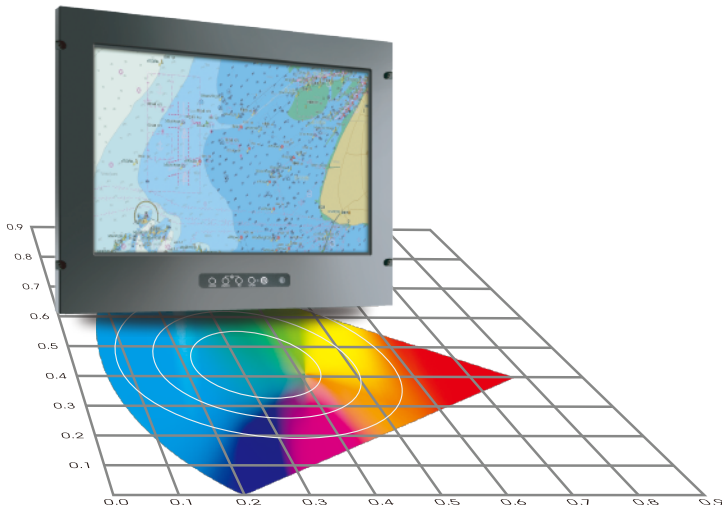

Marine Panel PC (OSD front), 17", 1280 x 1024, support, Intel® Core i3 / i5 / i7 and Intel® Atom Baytrial

## Features

- Housing with powder coating, IP65 front, IP54 rear
- Color calibration to meet the ECDIS display standard (IEC 61174) is available by request. Support mode Date / Dusk / Night.
- 9~36VDC wide voltage input (Isolated DC-DC voltage regulator built-in) or Option of AC Version (90-260V , 50/60 Hz, auto-sensing )
- Conformal Coating
- Anti-Shock and Vibration enhanced
- Option with stand / VR knob / ECDIS Function