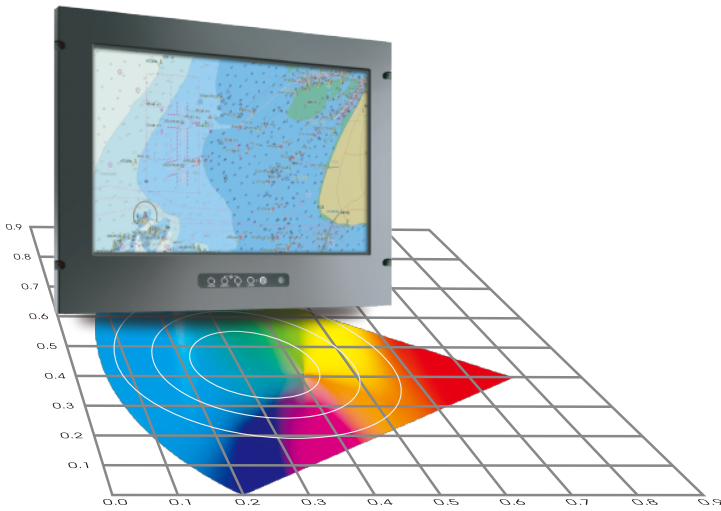

Marine Panel PC (OSD front), 15.6", 1920 x 1080, support, Intel® Core i3 / i5 / i7 and Intel® Atom Baytrial

## Features

- Housing with powder coating, IP65 front, IP54 rear
- Color calibration to meet the ECDIS display standard (IEC 61174) is available by request. Support mode Date / Dusk / Night.
- 9~36VDC wide voltage input (Isolated DC-DC voltage regulator built-in) or Option of AC Version (90-260V , 50/60 Hz, auto-sensing )
- Conformal Coating
- Anti-Shock and Vibration enhanced
- Option with stand / VR knob / ECDIS Function