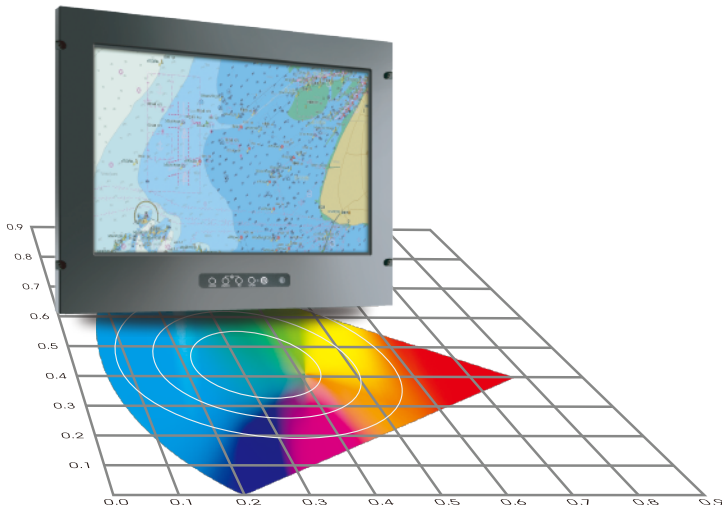

Marine Panel PC (OSD front), 12", 1280 x 800, support, Intel® Core i3 / i5 / i7 and Intel® Atom Baytrial

## Features

- Housing with powder coating, IP65 front, IP54 rear
- Color calibration to meet the ECDIS display standard (IEC 61174) is available by request. Support mode Date / Dusk / Night.
- 9~36VDC wide voltage input (Isolated DC-DC voltage regulator built-in) or Option of AC Version (90-260V , 50/60 Hz, auto-sensing )
- Conformal Coating
- Anti-Shock and Vibration enhanced
- Option with stand / VR knob / ECDIS Function