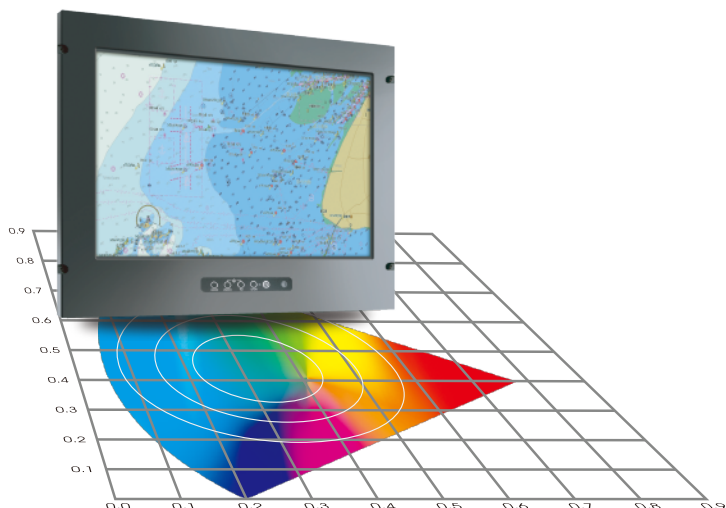

Marine Panel PC (OSD front), 12", 1280 x 800, support, Intel® Core i3 / i5 / i7 and Intel® Atom Baytrial

Features

- Housing with powder coating, IP65 front, IP54 rear
- Color calibration to meet the ECDIS display standard (IEC 61174) is available by request. Support mode Date / Dusk / Night.
- 9~36VDC wide voltage input (Isolated DC-DC voltage regulator built-in) or Option of AC Version (90-260V , 50/60 Hz, auto-sensing)
- Conformal Coating
- Anti-Shock and Vibration enhanced
- Option with stand / VR knob / ECDIS Function

Panel	Cell Type / Glass Surface	TFT LCD / Black Anti-Glare, low reflection coating
	Aspect Ratio / Size	Wide / 12" viewable diagonal area
	Active Area / Pixel Pitch	261.1(H) x 163.2(V) mm / 0.204(H) x 0.204(V) mm
	Native Resolution / Colors	1280(H) x 800(V) / 262 K
	Brightness / Contrast	1000 cd/m ² (typ) / 350 : 1
	Response Time	≤ 15 ms (G-to-G)
	Viewing Angle (typical)	H.130° (- 65° ~ + 65°) , V. 115°(- 65° ~ + 50°)
	Light Source	LED backlight, Long life, 35,000 hrs (typ)
Power	Power Input	12V DC-IN (Lockable connector)
	Power Consumption	45 Watt, <1 Watt
Operating Condition	Temperature / Humidity	0°C ~ 50°C (32°F ~ 122°F) , 10% ~ 90% (no condensation)
Dimensions	Physical	Please refer to Drawing
	Carton	W x H x D = TBD