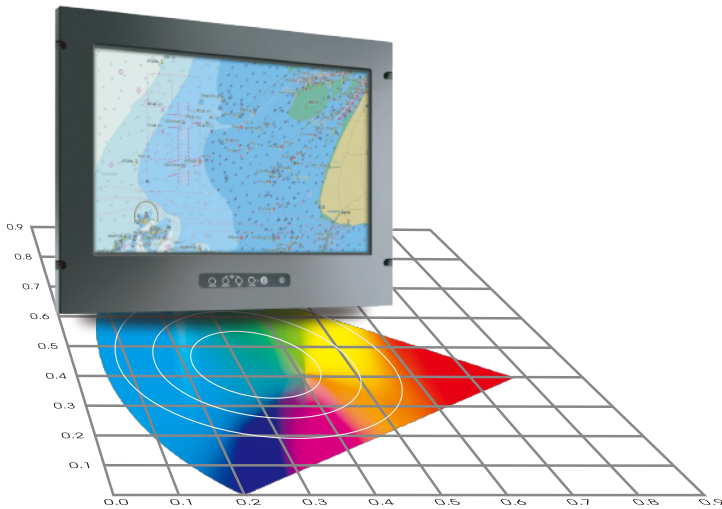

Marine Panel PC (OSD front), 12", 1280 x 800, support, Intel® Core i3 / i5 / i7 and Intel® Atom Baytrial

## Features

- Housing with powder coating, IP65 front, IP54 rear
- Color calibration to meet the ECDIS display standard (IEC 61174) is available by request. Support mode Date / Dusk / Night.
- 9~36VDC wide voltage input (Isolated DC-DC voltage regulator built-in) or Option of AC Version (90-260V , 50/60 Hz, auto-sensing )
- Conformal Coating
- Anti-Shock and Vibration enhanced
- Option with stand / VR knob / ECDIS Function