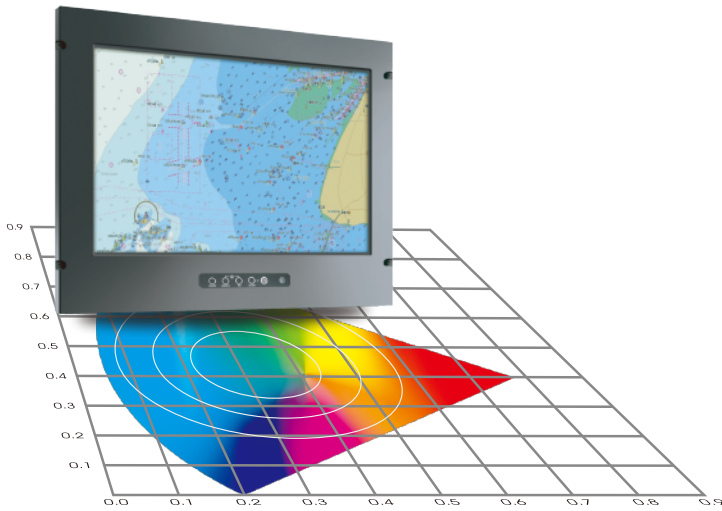

Marine Panel PC (OSD front), 12", 1024 x 768, support, Intel® Core i3 / i5 / i7 and Intel® Atom Baytrial

Features

- Housing with powder coating, IP65 front, IP54 rear
- Color calibration to meet the ECDIS display standard (IEC 61174) is available by request. Support mode Date / Dusk / Night.
- 9~36VDC wide voltage input (Isolated DC-DC voltage regulator built-in) or Option of AC Version (90-260V , 50/60 Hz, auto-sensing)
- Conformal Coating
- Anti-Shock and Vibration enhanced
- Option with stand / VR knob / ECDIS Function

Boards	Model	CB0M03	CB0M05
Systems	System	Intel® Core i3 / i5 / i7	Intel® Atom Baytrial
	System / Graphic Chipset	Intel® Core™ integrated HD Graphics 2500/4000	Intel® Atom Baytrail-M/D Chipset
	System Memory	One DDR3 SO-DIMM; DDR3 1333/1600 MHz SDRAM	Single Channel DDR3L 1333 MHz SDRAM
	HDD	2 x SATA	2 x SATA
	I/O port	1 x VGA, 1 x Display port	1 x HDMI
		2 x USB 3.0	2 x USB 3.0
1 x COM (RS232)		1 x COM (RS232)	
1 x LAN		2 x LAN	
Expansion	1 x Mini PCI-e	1 x Mini PCI-e	
Panel	Cell Type / Glass Surface	TFT LCD / Black Anti-Glare, low reflection coating	
	Aspect Ratio / Size	4 : 3 / 12.1" viewable diagonal area	
	Active Area / Pixel Pitch	245.8(H) x 184.3(V) mm / 0.24(H) x 0.24(V) mm	
	Native Resolution / Colors	1024(H) x 768(V) / 16.2 M	
	Brightness / Contrast	350 cd/m ² (typ) / 550 : 1	
	Response Time	≤ 25 ms	
	Viewing Angle (typical)	H. 160° (- 80° ~ + 80°) , V. 140°(- 70° ~ + 70°)	
	Light Source	LED backlight, Long life, 35,000 hrs (typ)	
Power	Power Input	12V DC-IN (Lockable connector)	
	Power Consumption	35.75 Watt, <1 Watt	
Operating Condition	Temperature / Humidity	0°C ~ 50°C (32°F ~ 122°F) , 10% ~ 90% (no condensation)	
Dimensions	Physical	Please refer to Drawing	
	Carton	W x H x D = TBD	