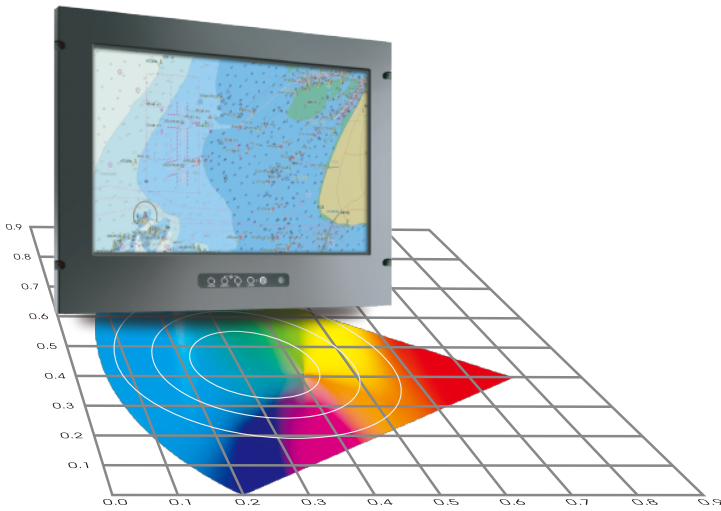

Marine Panel PC (OSD front), 12", 1024 x 768, support, Intel® Core i3 / i5 / i7 and Intel® Atom Baytrial

## Features

- Housing with powder coating, IP65 front, IP54 rear
- Color calibration to meet the ECDIS display standard (IEC 61174) is available by request. Support mode Date / Dusk / Night.
- 9~36VDC wide voltage input (Isolated DC-DC voltage regulator built-in) or Option of AC Version (90-260V , 50/60 Hz, auto-sensing )
- Conformal Coating
- Anti-Shock and Vibration enhanced
- Option with stand / VR knob / ECDIS Function