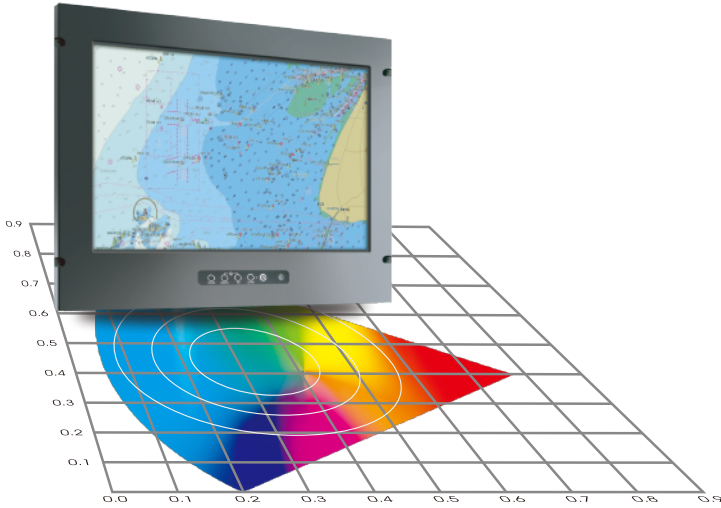

Marine Panel PC (OSD front), 10.4", 800 x 600, support, Intel® Core i3 / i5 / i7 and Intel® Atom Baytrial

Features

- Housing with powder coating, IP65 front, IP54 rear
- Color calibration to meet the ECDIS display standard (IEC 61174) is available by request. Support mode Date / Dusk / Night.
- 9~36VDC wide voltage input (Isolated DC-DC voltage regulator built-in) or Option of AC Version (90-260V , 50/60 Hz, auto-sensing)
- Conformal Coating
- Anti-Shock and Vibration enhanced
- Option with stand / VR knob / ECDIS Function

Boards	Model	CB0M03	CB0M05
Systems	System	Intel® Core i3 / i5 / i7	Intel® Atom Baytrial
	System / Graphic Chipset	Intel® Core™ integrated HD Graphics 2500/4000	Intel® Atom Baytrail-M/D Chipset
	System Memory	One DDR3 SO-DIMM; DDR3 1333/1600 MHz SDRAM	Single Channel DDR3L 1333 MHz SDRAM
	HDD	2 x SATA	2 x SATA
	I/O port	1 x VGA, 1 x Display port	1 x HDMI
		2 x USB 3.0	2 x USB 3.0
1 x COM (RS232)		1 x COM (RS232)	
1 x LAN		2 x LAN	
Expansion	1 x Mini PCI-e	1 x Mini PCI-e	
Panel	Cell Type / Glass Surface	TFT LCD / Black Anti-Glare, low reflection coating	
	Aspect Ratio / Size	4 : 3 / 10.4" viewable diagonal area	
	Active Area / Pixel Pitch	211.2(H) x 158.4(V) mm / 0.264(H) x 0.264(V) mm	
	Native Resolution / Colors	800(H) x 600(V) / 262 K	
	Brightness / Contrast	1000 cd/m ² (typ) / 600 : 1	
	Response Time	≤ 35 ms	
	Viewing Angle (typical)	H. 160° (- 80° ~ + 80°) , V. 120°(- 60° ~ + 60°)	
	Light Source	LED backlight, Long life, 35,000 hrs (typ)	
Power	Power Input	12V DC-IN (Lockable connector)	
	Power Consumption	10 watt , < 2 watt (Support DPMS)	
Operating Condition	Temperature / Humidity	-30°C ~ 70°C (-22°F ~ 158°F) , 10% ~ 90% (no condensation)	
Dimensions	Physical	Please refer to Drawing	
	Carton	W x H x D = TBD	