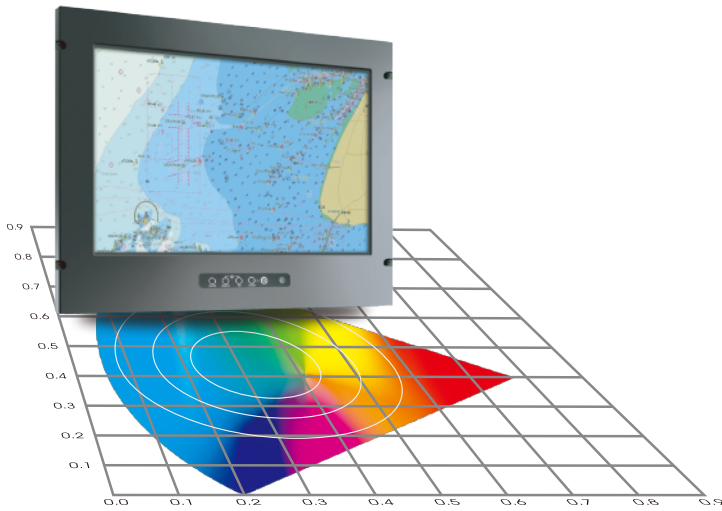

Marine Panel PC (OSD front), 10.4", 800 x 600, support, Intel® Core i3 / i5 / i7 and Intel® Atom Baytrial

Features

- Housing with powder coating, IP65 front, IP54 rear
- Color calibration to meet the ECDIS display standard (IEC 61174) is available by request. Support mode Date / Dusk / Night.
- 9~36VDC wide voltage input (Isolated DC-DC voltage regulator built-in) or Option of AC Version (90-260V , 50/60 Hz, auto-sensing)
- Conformal Coating
- Anti-Shock and Vibration enhanced
- Option with stand / VR knob / ECDIS Function

Panel	Cell Type / Glass Surface	TFT LCD / Black Anti-Glare, low reflection coating
	Aspect Ratio / Size	4 : 3 / 10.4" viewable diagonal area
	Active Area / Pixel Pitch	211.2(H) x 158.4(V) mm / 0.264(H) x 0.264(V) mm
	Native Resolution / Colors	800(H) x 600(V) / 262 K
	Brightness / Contrast	1000 cd/m ² (typ) / 600 : 1
	Response Time	≤ 35 ms
	Viewing Angle (typical)	H. 140° (- 70° ~ + 70°) , V. 120°(- 60° ~ + 60°)
	Light Source	LED backlight, Long life, 35,000 hrs (typ)
Power	Power Input	12V DC-IN (Lockable connector)
	Power Consumption	10 watt , < 2 watt (Support DPMS)
Operating Condition	Temperature / Humidity	0°C ~ 50°C (32°F ~ 122°F) , 10% ~ 90% (no condensation)
Dimensions	Physical	Please refer to Drawing
	Carton	W x H x D = TBD