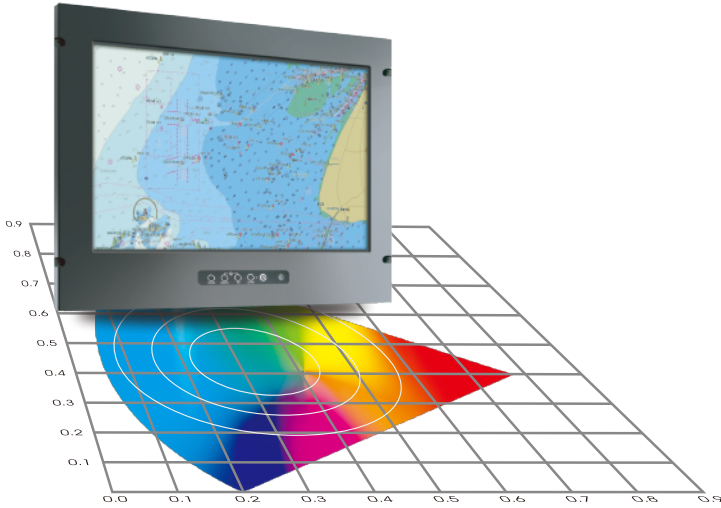

Marine Panel PC (OSD front), 10.4", 800 x 600, support, Intel® Core i3 / i5 / i7 and Intel® Atom Baytrial

## Features

- Housing with powder coating, IP65 front, IP54 rear
- Color calibration to meet the ECDIS display standard (IEC 61174) is available by request. Support mode Date / Dusk / Night.
- 9~36VDC wide voltage input (Isolated DC-DC voltage regulator built-in) or Option of AC Version (90-260V , 50/60 Hz, auto-sensing )
- Conformal Coating
- Anti-Shock and Vibration enhanced
- Option with stand / VR knob / ECDIS Function

Panel	Cell Type / Glass Surface	TFT LCD / Black Anti-Glare, low reflection coating
	Aspect Ratio / Size	4 : 3 / 10.4" viewable diagonal area
	Active Area / Pixel Pitch	211.2(H) x 158.4(V) mm / 0.264(H) x 0.264(V) mm
	Native Resolution / Colors	800(H) x 600(V) / 262 K
	Brightness / Contrast	350 cd/m <sup>2</sup> (typ) / 600 : 1
	Response Time	≤ 35 ms
	Viewing Angle (typical)	H. 160° (- 80° ~ + 80°) , V. 120°(- 60° ~ + 60°)
	Light Source	LED backlight, Long life, 35,000 hrs (typ)
Power	Power Input	12V DC-IN (Lockable connector)
	Power Consumption	9.375 watt , < 2 watt (Support DPMS)
Operating Condition	Temperature / Humidity	-30°C ~ 70°C (-22°F ~ 158°F) , 10% ~ 90% (no condensation)
Dimensions	Physical	Please refer to Drawing
	Carton	W x H x D = TBD