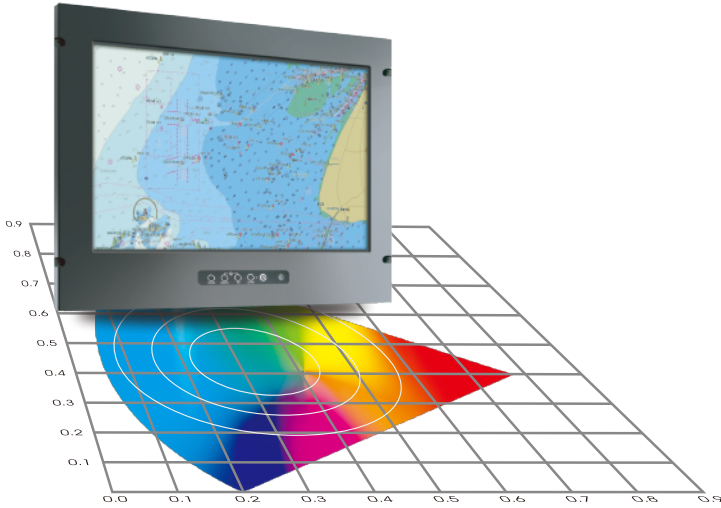

Marine Panel PC (OSD front), 10.4", 800 x 600, support, Intel® Core i3 / i5 / i7 and Intel® Atom Baytrial

Features

- Housing with powder coating, IP65 front, IP54 rear
- Color calibration to meet the ECDIS display standard (IEC 61174) is available by request. Support mode Date / Dusk / Night.
- 9~36VDC wide voltage input (Isolated DC-DC voltage regulator built-in) or Option of AC Version (90-260V , 50/60 Hz, auto-sensing)
- Conformal Coating
- Anti-Shock and Vibration enhanced
- Option with stand / VR knob / ECDIS Function

Panel	Cell Type / Glass Surface	TFT LCD / Black Anti-Glare, low reflection coating
	Aspect Ratio / Size	4 : 3 / 10.4" viewable diagonal area
	Active Area / Pixel Pitch	211.2(H) x 158.4(V) mm / 0.264(H) x 0.264(V) mm
	Native Resolution / Colors	800(H) x 600(V) / 262 K
	Brightness / Contrast	350 cd/m ² (typ) / 600 : 1
	Response Time	≤ 35 ms
	Viewing Angle (typical)	H. 140° (- 70° ~ + 70°) , V. 120°(- 60° ~ + 60°)
	Light Source	LED backlight, Long life, 35,000 hrs (typ)
Power	Power Input	12V DC-IN (Lockable connector)
	Power Consumption	9.375 watt , < 2 watt (Support DPMS)
Operating Condition	Temperature / Humidity	0°C ~ 50°C (32°F ~ 122°F) , 10% ~ 90% (no condensation)
Dimensions	Physical	Please refer to Drawing
	Carton	W x H x D = TBD